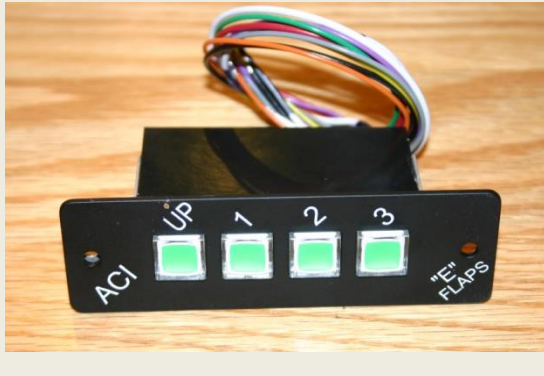

ACI 2071 SeaRey eFlaps Controller: Moves and indicates four selectable electric flap positions. For PA electric flap actuator with 1510-230 RAC POS-12 position sensor. * Includes Flap Position to Gear Alert Input* Drop-shipped by ACI ** (PA $208) **US$178**